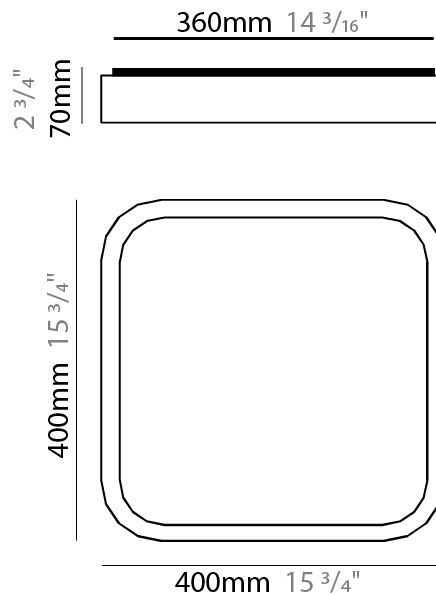

PROJECT	_____
TYPE	_____
SPECIFIER	_____
QUANTITY	_____
DATE	_____

NATURE SURFACE

D112018-

base number   Color
Temperature

1. To build a product code in our configurator select the specify button on the base model # product page
2. To build a manual product code on this datasheet choose from the options listed below in blue font and add the suffix to the base model #

GENERAL

Series: Nature
Brand: Ole
Division: Design
Mounting Type: Surface
Mounting Location: Ceiling
Subcategory: Ambient

PHYSICAL

Shape: Square
Length (mm): 400
Length (in): 15 3/4
Width (mm): 400
Width (in): 15 3/4
Height (mm): 70
Height (in): 2 3/4
Light Distribution: Direct
Diffuser: PMMA - Opal
Fixture Finish: OAK
Fixture Material: Metal / Wood

ELECTRICAL

Lamp Type: LED
Input Wattage (W): 25
Dimming: Non-Dimmable / 0-10V Dimming
Driver Included: Yes
Driver Location: Integrated
Driver Type: Constant Current - Universal
Driver Class: Class 2
Input Voltage (V): 120 - 277
Constant Current (MA): 700

LED

Color Temperature (°K): 3000 / 4000
Max. Delivered Lumen (lm): 1057 / 1106
CRI: >80 CRI
Lamp Life (hrs): 50000

OPTICAL

RATINGS AND CERTIFICATIONS

Certified By: Certified for North American Standards
IP rating: IP20